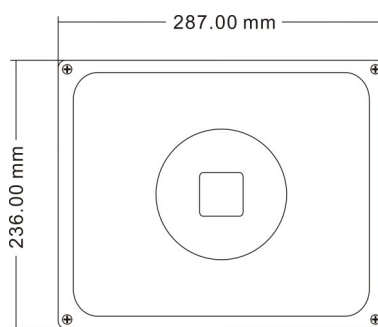

Vegeled™ BX52 Floodlight

Property	Value
Power	52W
Voltage	230V / 2ph + Gnd
Current	0.23A
Power Fact.	0.96
Intensity	
Angle	90° / 120°
Color	Fushia
Wavelengths	21W 450nm 31W 660nm
IP Level	IP65
Dimensions	287x236x160mm
Casing Color	Black
Dimmable	No
LED	Vegeled BY Series

90° Goniogram

120° Goniogram

Model	Reference	GTIN / EAN
90° Black	BX052PSH9MBR13	5420061213761
120° Black	BX052PSH9WBR13	5420061213754