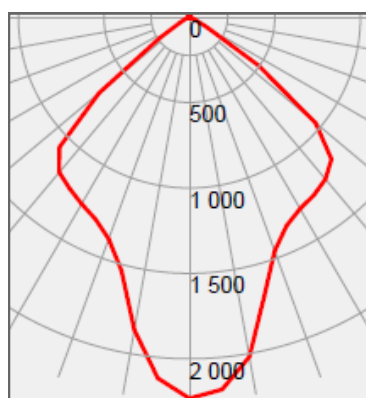

Vegeled™ BX52 Floodlight

Property	Value
Power	52W
Voltage	230V / 2ph + Gnd
Current	0.23A
Power Fact.	0.96
Intensity	
Angle	90° / 120°
Color	Fushia
Wavelengths	21W 450nm 31W 660nm
IP Level	IP65
Dimensions	287x236x160mm
Casing Color	Black
Dimmable	No
LED	Vegeled BY Series

90° Goniogram

120° Goniogram

Model	Reference	GTIN / EAN
90° Black	BX052PSH9MBR13	5420061213761
120° Black	BX052PSH9WBR13	5420061213754