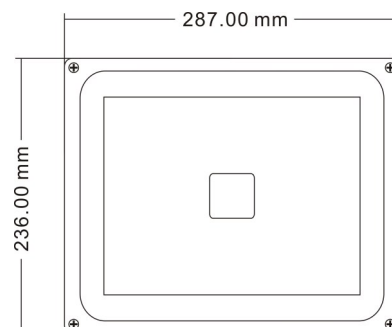

Vegeled™ BX52 Floodlight

Property	Value
Power	52W
Voltage	230V / 2ph + Gnd
Current	0.23A
Power Fact.	0.96
Intensity	
Angle	90° / 120°
Color	Fushia
Wavelengths	21W 450nm 31W 660nm
IP Level	IP65
Dimensions	287x236x160mm
Casing Color	Black
Dimmable	No
LED	Vegeled BY Series

90° Goniogram

120° Goniogram

Model	Reference	GTIN / EAN
90° Black	BX052PSH9MBR13	5420061213761
120° Black	BX052PSH9WBR13	5420061213754