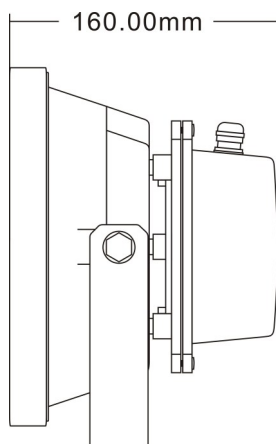

Vegeled™ BX52 Floodlight

Property	Value
Power	52W
Voltage	230V / 2ph + Gnd
Current	0.23A
Power Fact.	0.96
Intensity	
Angle	90° / 120°
Color	Fushia
Wavelengths	21W 450nm 31W 660nm
IP Level	IP65
Dimensions	287x236x160mm
Casing Color	Black
Dimmable	No
LED	Vegeled BY Series

90° Goniogram

120° Goniogram

Model	Reference	GTIN / EAN
90° Black	BX052PSH9MBR13	5420061213761
120° Black	BX052PSH9WBR13	5420061213754