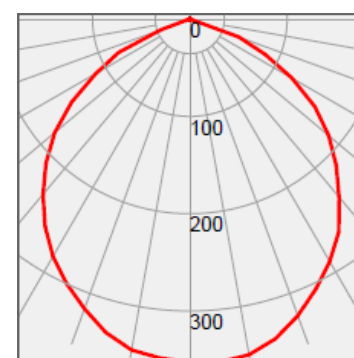

Vegeled™ BX52 Floodlight

Property	Value
Power	52W
Voltage	230V / 2ph + Gnd
Current	0.23A
Power Fact.	0.96
Intensity	
Angle	90° / 120°
Color	Fushia
Wavelengths	21W 450nm 31W 660nm
IP Level	IP65
Dimensions	287x236x160mm
Casing Color	Black
Dimmable	No
LED	Vegeled BY Series

90° Goniogram

120° Goniogram

Model	Reference	GTIN / EAN
90° Black	BX052PSH9MBR13	5420061213761
120° Black	BX052PSH9WBR13	5420061213754